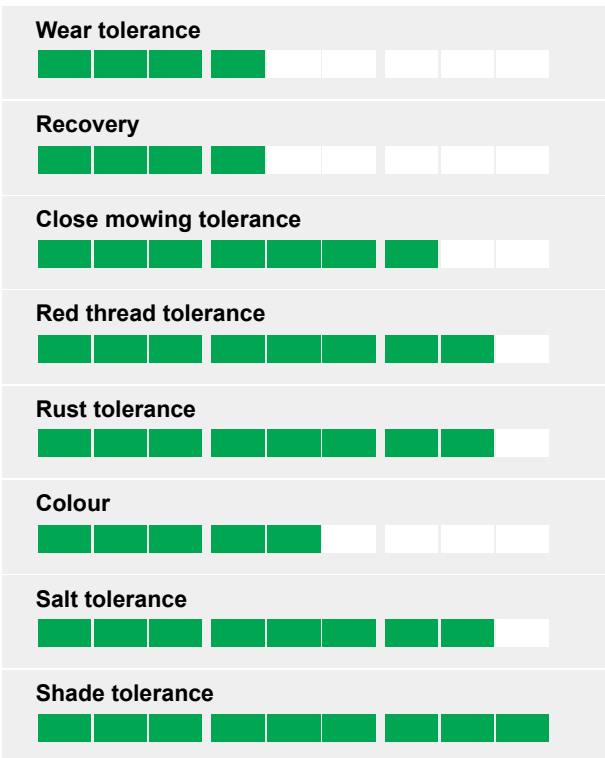

A fine low maintenance and shade tolerant mixture for landscape and lawns

- Shaded/dry soils
- Drought tolerant
- Reduced mowing
- Fine appearance
- Environmental and sustainable mix

Ratings

A true low maintenance mixture that has good shade and drought tolerance with a slow growth habit.

Ideal to use under trees and in all shady lawn and landscape situations.

%	Cultivar	Species
25%	TROPHY	Chewings fes
30%	CORAIL	Strong creep
15%	YVETTE	Smooth st
15%	CRYSTAL	Hard fescu
20%	SMIRNA	Slender cr
5%	HIGHLAND	Browntop
5%	SOUTHLANDS	Crested dc